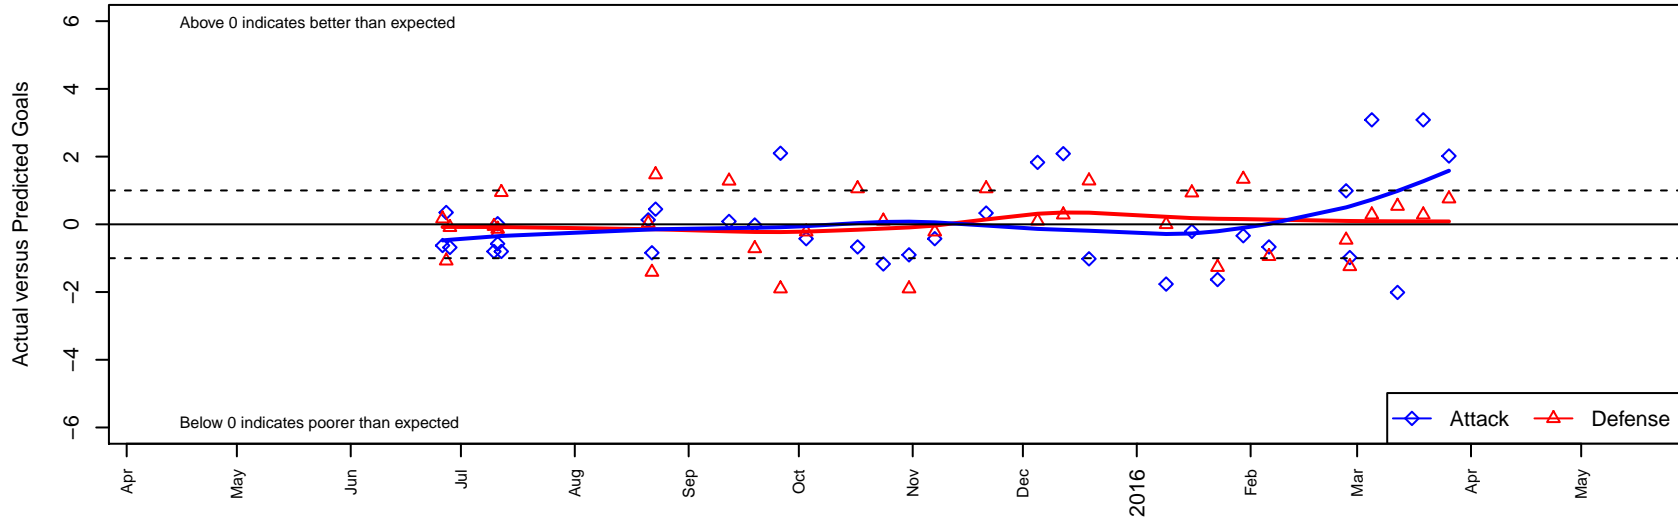

Kent United Green G04

Kent United
 Kent, WA
 G04 total strength=367
 attack=0.27 defense=0.18
 fall league = NPSL Div 1 U11
 spr league = Spr NPSL Div 1 U11

alt names used:
 Kent United G04 Green
 Kent United G04 Green
 Kent United G04 Green
 KU G04 Green
 Kent United G04 Green
 Kent United G04 Green

Venues played:
 2015 RVS Classic GU11
 2015 KCC GU11 Gold
 2015 Xtreme Cup GU11 Gold
 2015 NPSL Division 1 U11
 2015 Founders Cup G04
 2015 Spr NPSL Division 1 U11

Kent United Green G04
 Dots are actual minus expected GF (blue circles) and GA (red triangles).
 Blue line is smoothed change in attack strength. Red is smoothed change in defense strength.

**attack and defense variance (black dot)
relative to other teams
and top 10 in region**

**attack and defense rating
relative to others at age
and all opponents in last 13 months**

Performance relative to 13 month average