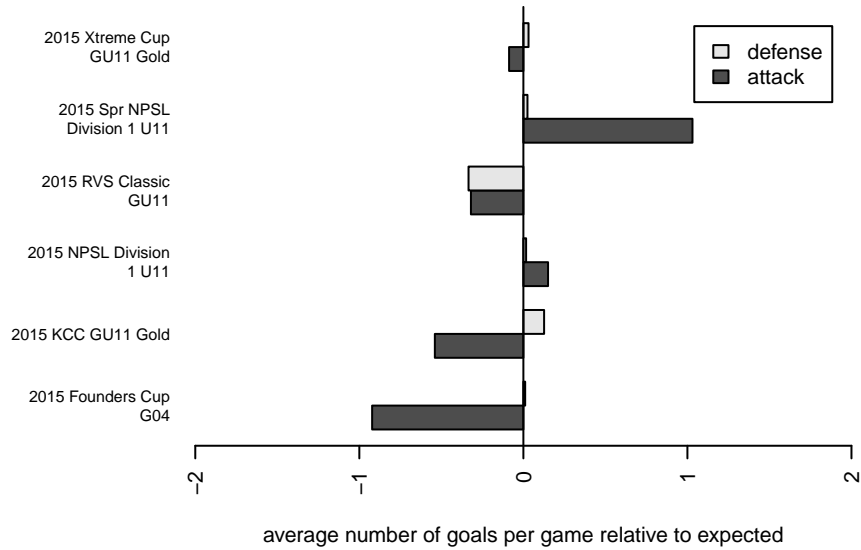

Kent United Green G04

Kent United
 Kent, WA
 G04 total strength=367
 attack=0.27 defense=0.18
 fall league = NPSL Div 1 U11
 spr league = Spr NPSL Div 1 U11

alt names used:
 Kent United G04 Green
 Kent United G04 Green
 Kent United G04 Green
 KU G04 Green
 Kent United G04 Green
 Kent United G04 Green

Venues played:
 2015 RVS Classic GU11
 2015 KCC GU11 Gold
 2015 Xtreme Cup GU11 Gold
 2015 NPSL Division 1 U11
 2015 Founders Cup G04
 2015 Spr NPSL Division 1 U11

Kent United Green G04
 Dots are actual minus expected GF (blue circles) and GA (red triangles).
 Blue line is smoothed change in attack strength. Red is smoothed change in defense strength.

**attack and defense variance (black dot)
relative to other teams
and top 10 in region**

**attack and defense rating
relative to others at age
and all opponents in last 13 months**

Performance relative to 13 month average