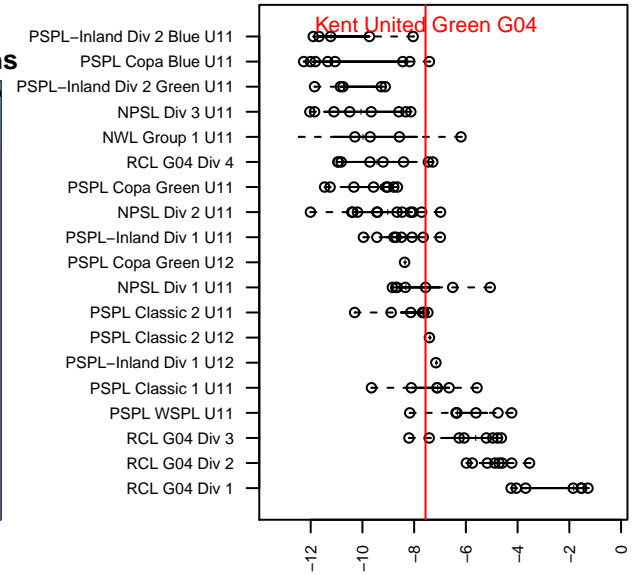

Kent United Green G04

Kent United
 Kent, WA
 G04 total strength=367
 attack=0.27 defense=0.18
 fall league = NPSL Div 1 U11
 spr league = Spr NPSL Div 1 U11

alt names used:
 Kent United G04 Green
 Kent United G04 Green
 Kent United G04 Green
 KU G04 Green
 Kent United G04 Green
 Kent United G04 Green

Venues played:
 2015 RVS Classic GU11
 2015 KCC GU11 Gold
 2015 Xtreme Cup GU11 Gold
 2015 NPSL Division 1 U11
 2015 Founders Cup G04
 2015 Spr NPSL Division 1 U11

Kent United Green G04
 Dots are actual minus expected GF (blue circles) and GA (red triangles).
 Blue line is smoothed change in attack strength. Red is smoothed change in defense strength.

**attack and defense variance (black dot)
relative to other teams
and top 10 in region**

**attack and defense rating
relative to others at age
and all opponents in last 13 months**

Performance relative to 13 month average