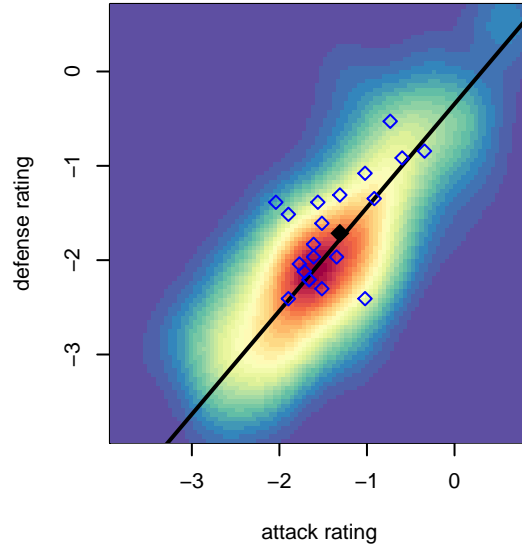

Kent United Green G04

Kent United
 Kent, WA
 G04 total strength=367
 attack=0.27 defense=0.18
 fall league = NPSL Div 1 U11
 spr league = Spr NPSL Div 1 U11

alt names used:
 Kent United G04 Green
 Kent United G04 Green
 Kent United G04 Green
 KU G04 Green
 Kent United G04 Green
 Kent United G04 Green

Venues played:
 2015 RVS Classic GU11
 2015 KCC GU11 Gold
 2015 Xtreme Cup GU11 Gold
 2015 NPSL Division 1 U11
 2015 Founders Cup G04
 2015 Spr NPSL Division 1 U11

Kent United Green G04
 Dots are actual minus expected GF (blue circles) and GA (red triangles).
 Blue line is smoothed change in attack strength. Red is smoothed change in defense strength.

**attack and defense variance (black dot)
relative to other teams
and top 10 in region**

**attack and defense rating
relative to others at age
and all opponents in last 13 months**

Performance relative to 13 month average