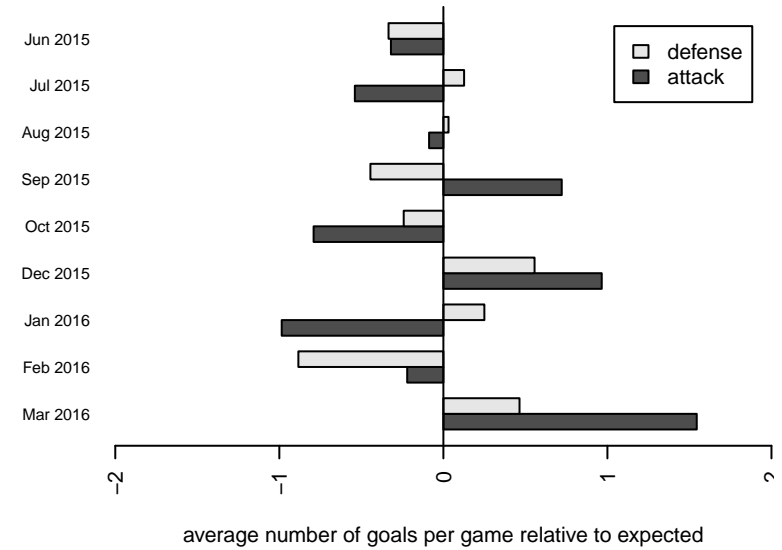

Performance relative to 13 month average