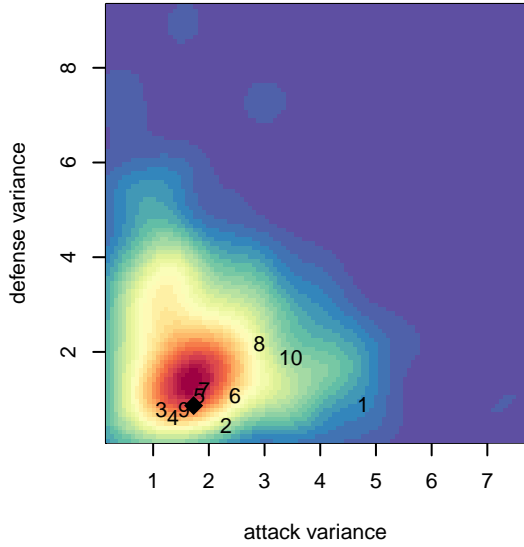

Kent United Green G04

Kent United
 Kent, WA
 G04 total strength=367
 attack=0.27 defense=0.18
 fall league = NPSL Div 1 U11
 spr league = Spr NPSL Div 1 U11

alt names used:
 Kent United G04 Green
 Kent United G04 Green
 Kent United G04 Green
 KU G04 Green
 Kent United G04 Green
 Kent United G04 Green

Venues played:
 2015 RVS Classic GU11
 2015 KCC GU11 Gold
 2015 Xtreme Cup GU11 Gold
 2015 NPSL Division 1 U11
 2015 Founders Cup G04
 2015 Spr NPSL Division 1 U11

Kent United Green G04
 Dots are actual minus expected GF (blue circles) and GA (red triangles).
 Blue line is smoothed change in attack strength. Red is smoothed change in defense strength.

**attack and defense variance (black dot)
relative to other teams
and top 10 in region**

**attack and defense rating
relative to others at age
and all opponents in last 13 months**

Performance relative to 13 month average